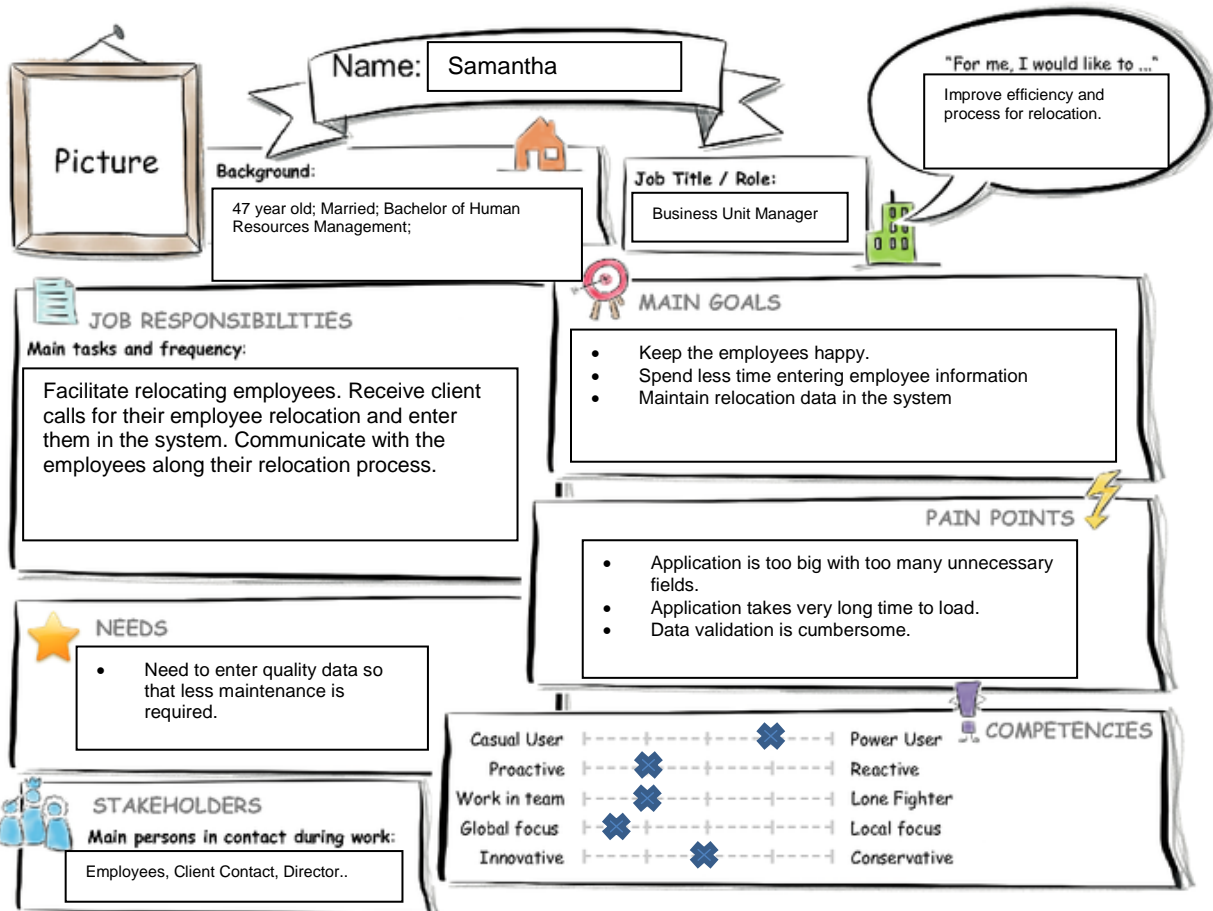

Persona

Introduction to Design Thinking

User Experience Journey

Current User Experience Journey

Duration of the Journey: 15 min