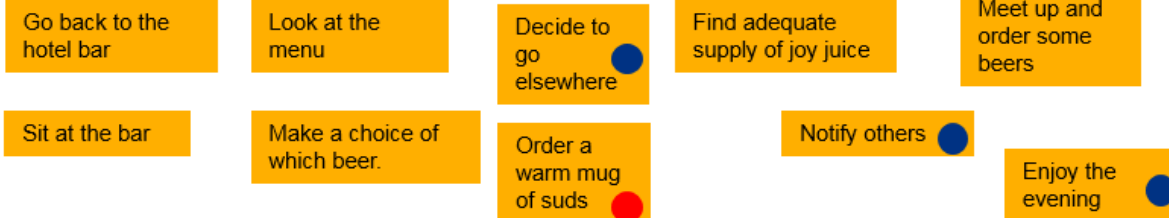

Actions

What actions and activities does the Persona take while going thru the journey to achieve their goal?