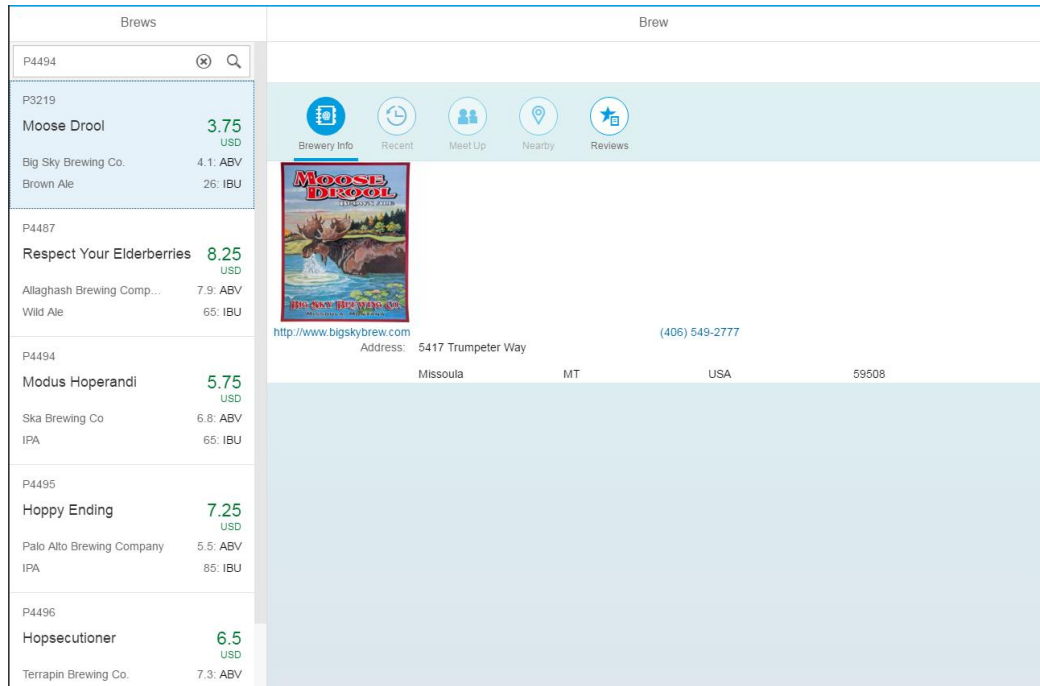

SAP Splash/BUILD Mock Up

YouTube video of app walkthrough: (3:53)

<https://youtu.be/5T4zIE1AGfY>